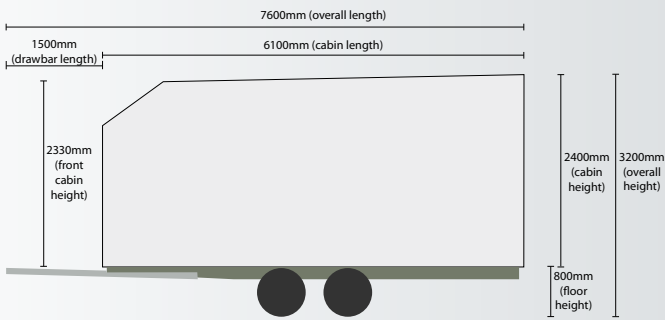

Dimension Specifications

SERIES 6

SERIES 4