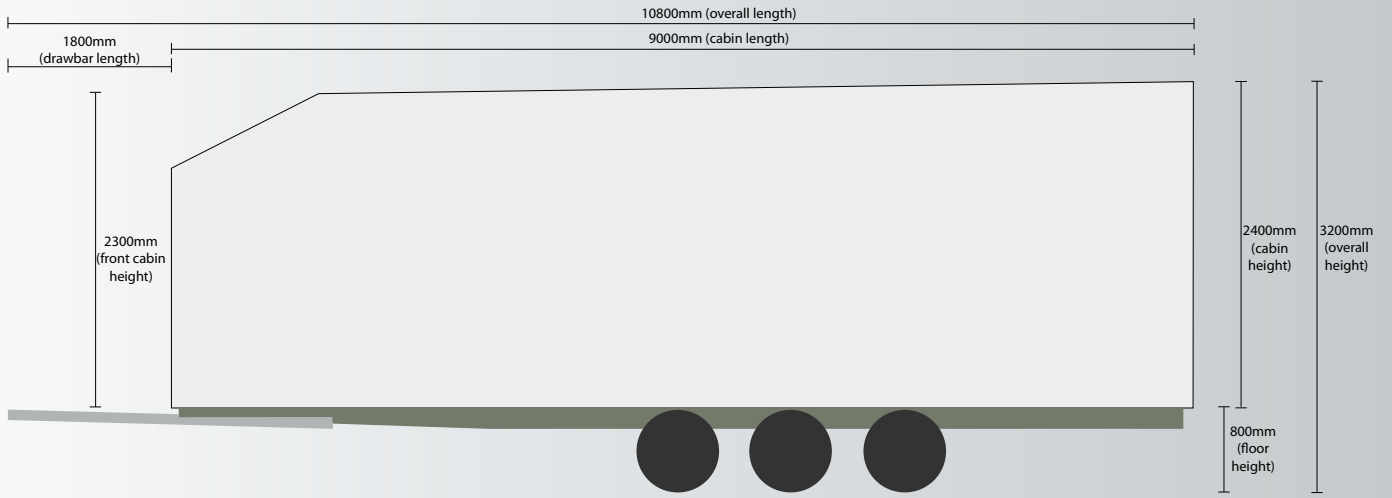

Whatever your requirements, Work Caravans Australia can supply your food van solution.

SERIES 9

Dimension Specifications

SERIES 6

SERIES 7

SERIES 4

Standard Features

	Galvanised Steel Chassis	Galvanised Steel Drawbar	Tow couple 50mm 3500kg Electric	Tandem 4 Ton Roller Rocker Springs	Tri-Axel 4.5 Ton Roller Rocker Springs	Axles 45mm Square Parallel Bearings	Electric Brakes to all Wheels	Electric Brakeaway System	Sunraysia Ford 14 x 6 Wheels	Sunraysia Landcruiser 15 x 7 Wheels	Light Truck 8 Ply Radial Tyres	Hydraulic Jack and Wheel Spanner	Jockey Wheel 700kg Solid Tyre	Stabilisers Quick Release Alloy Foot	LED Trailer Lights ADR Approved	Floor Marine Glued Ply Waterproofed	Commercial Vinyl R10 Slip Rated	Bluescope Colorbond® Insulated Walls	Bluescope Colorbond® Insulated Roof	Door 2040x820 Colorbond Sheeted	Door Frame Fully Welded 3 Hinge	Stairs Galvanised Fold-out 2 Tread	Propellor Plate Aluminium Trim	Aluminium Mudguards	Electrical Input 15A	Residual Current Circuit Breakers	Electrical Outputs Double Pole Insulated	Fire Extinguisher ADR Standard	Fire Alarm 240v Battery Backup
4 Series	S	S	S	S	N	S	S	S	S	O	S	S	S	S	S	S	S	S	S	S	S	S	S	S	S	S	S	S	S
6 Series	S	S	S	S	O	S	S	S	O	S	S	S	S	S	S	S	S	S	S	S	S	S	S	S	S	S	S	S	S
7 Series	S	S	S	S	O	S	S	S	O	S	S	S	S	S	S	S	S	S	S	S	S	S	S	S	S	S	S	S	S
9 Series	S	S	S	O	S	S	S	S	O	S	S	S	S	S	S	S	S	S	S	S	S	S	S	S	S	S	S	S	S