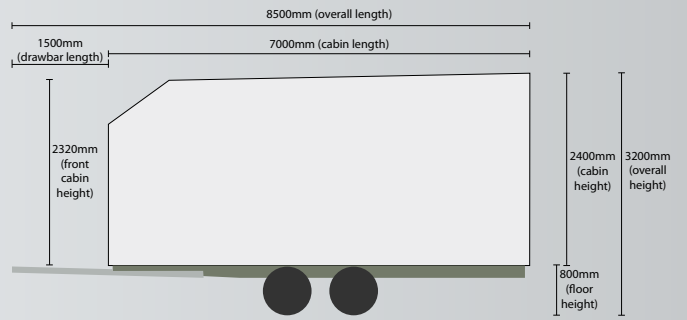

Dimension Specifications

SERIES 6

SERIES 4