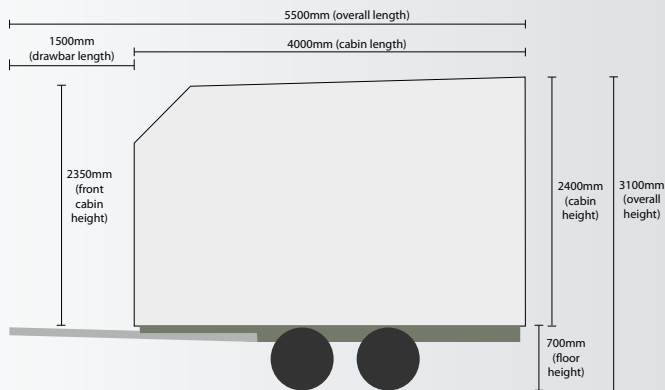

Dimension Specifications

SERIES 6

SERIES 4